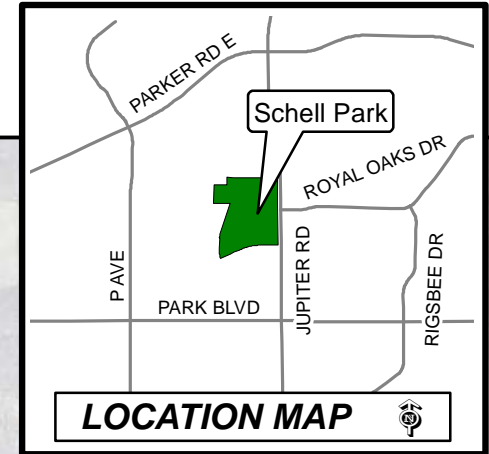

Plano - Spring Sports 2015
Schell Park
2305 Laurel Lane

C:\Athletics\MXD\Schell Park 2015.mxd Tina B. 1/16/2015

Note: This map is for abstract purposes only. Map is void after May 1, 2015.

*Field use by schedule or reservation only.

PLEASE...do not park on streets and respect neighborhood integrity.