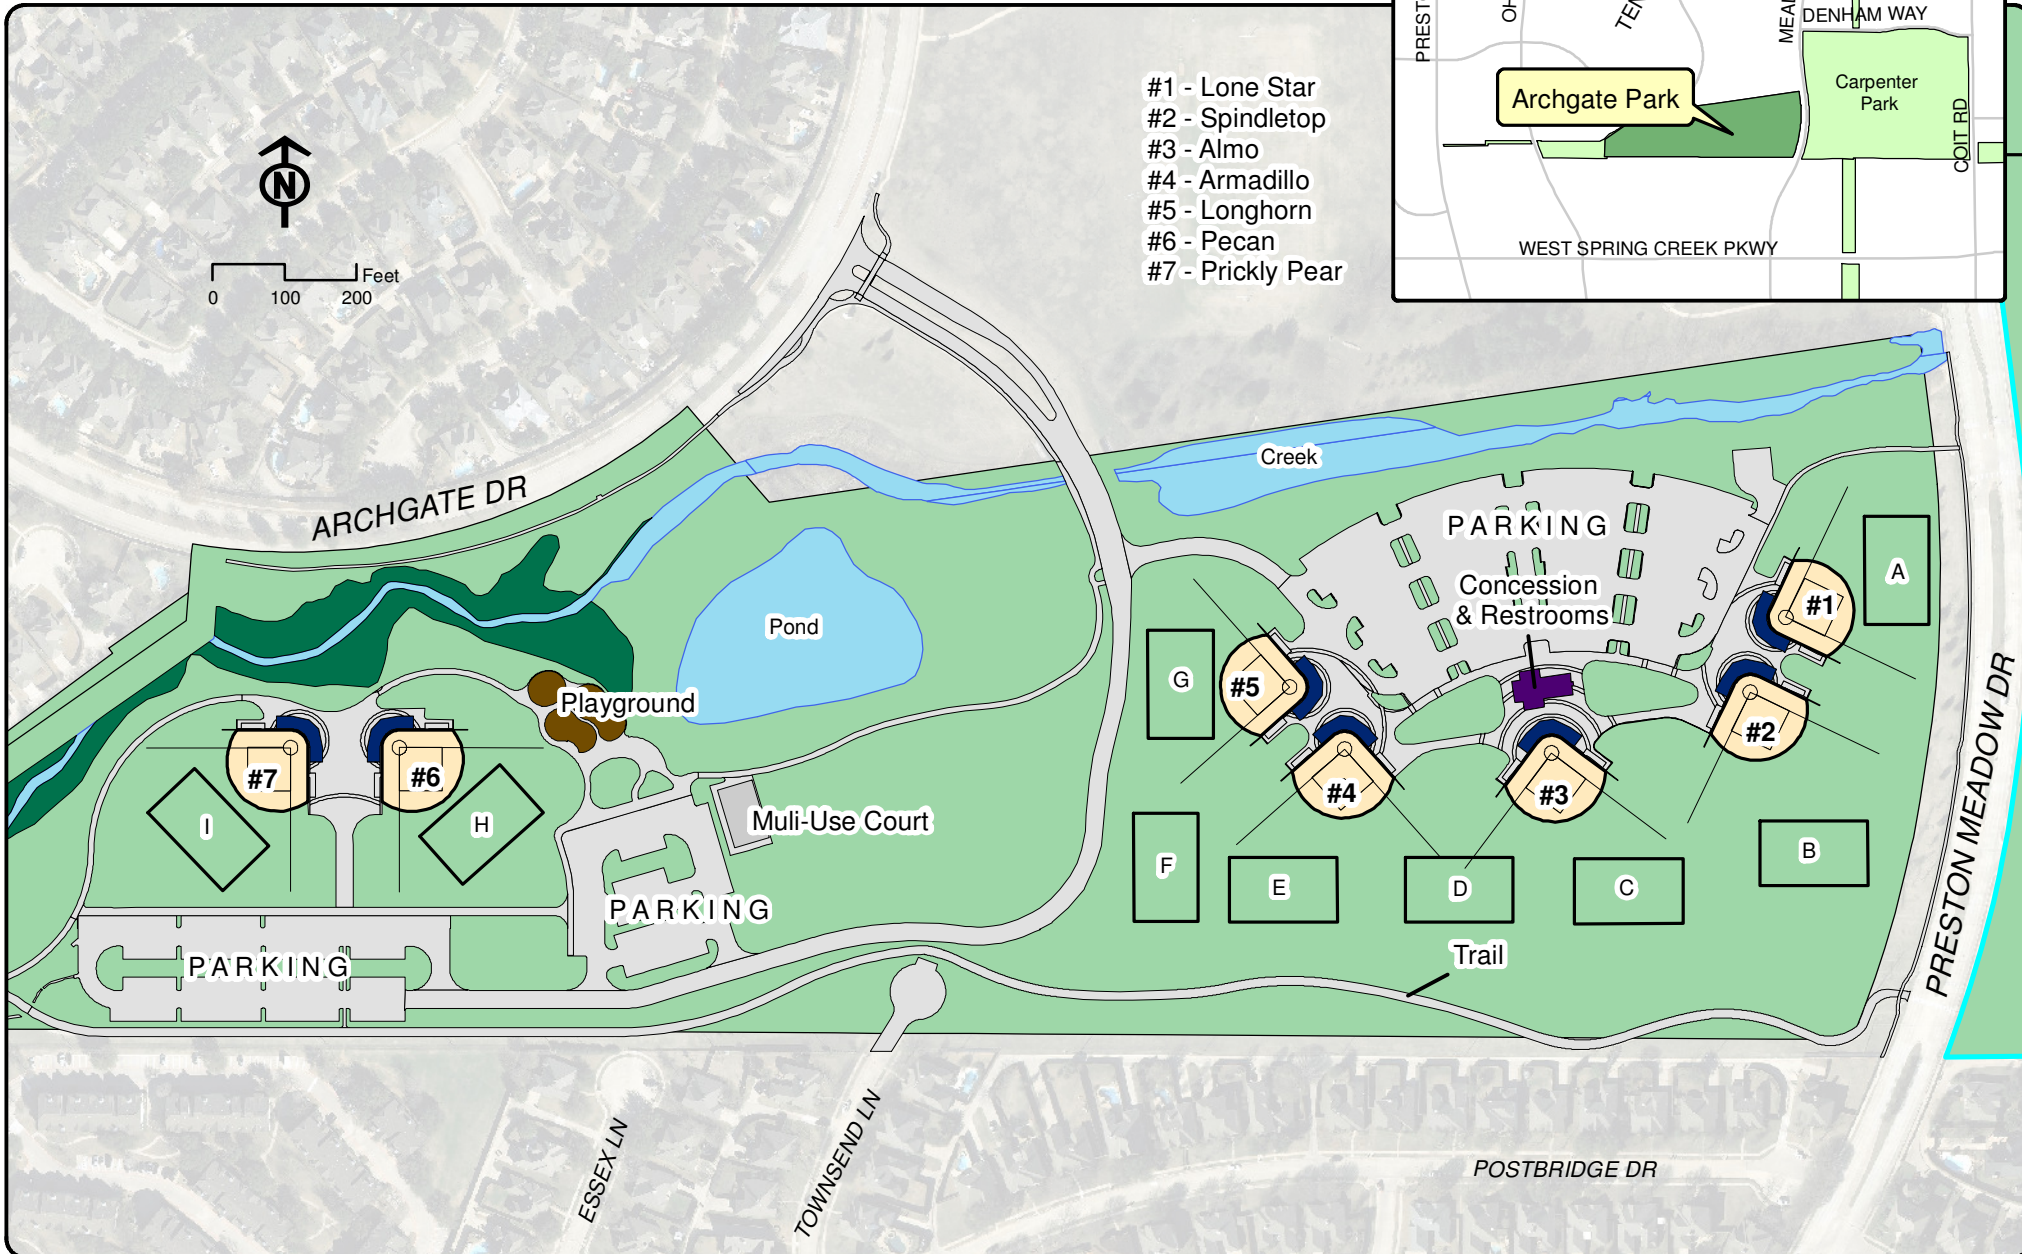

# Plano - Spring Sports 2015

## Archgate Park

6600 Archgate Drive

- #1 - Lone Star
- #2 - Spindletop
- #3 - Almo
- #4 - Armadillo
- #5 - Longhorn
- #6 - Pecan
- #7 - Prickly Pear

Note: This map is for abstract purposes only. Map is void after May 1, 2015.

**\*Field use by schedule or reservation only.**

**PLEASE...do not park on streets and respect neighborhood integrity.**