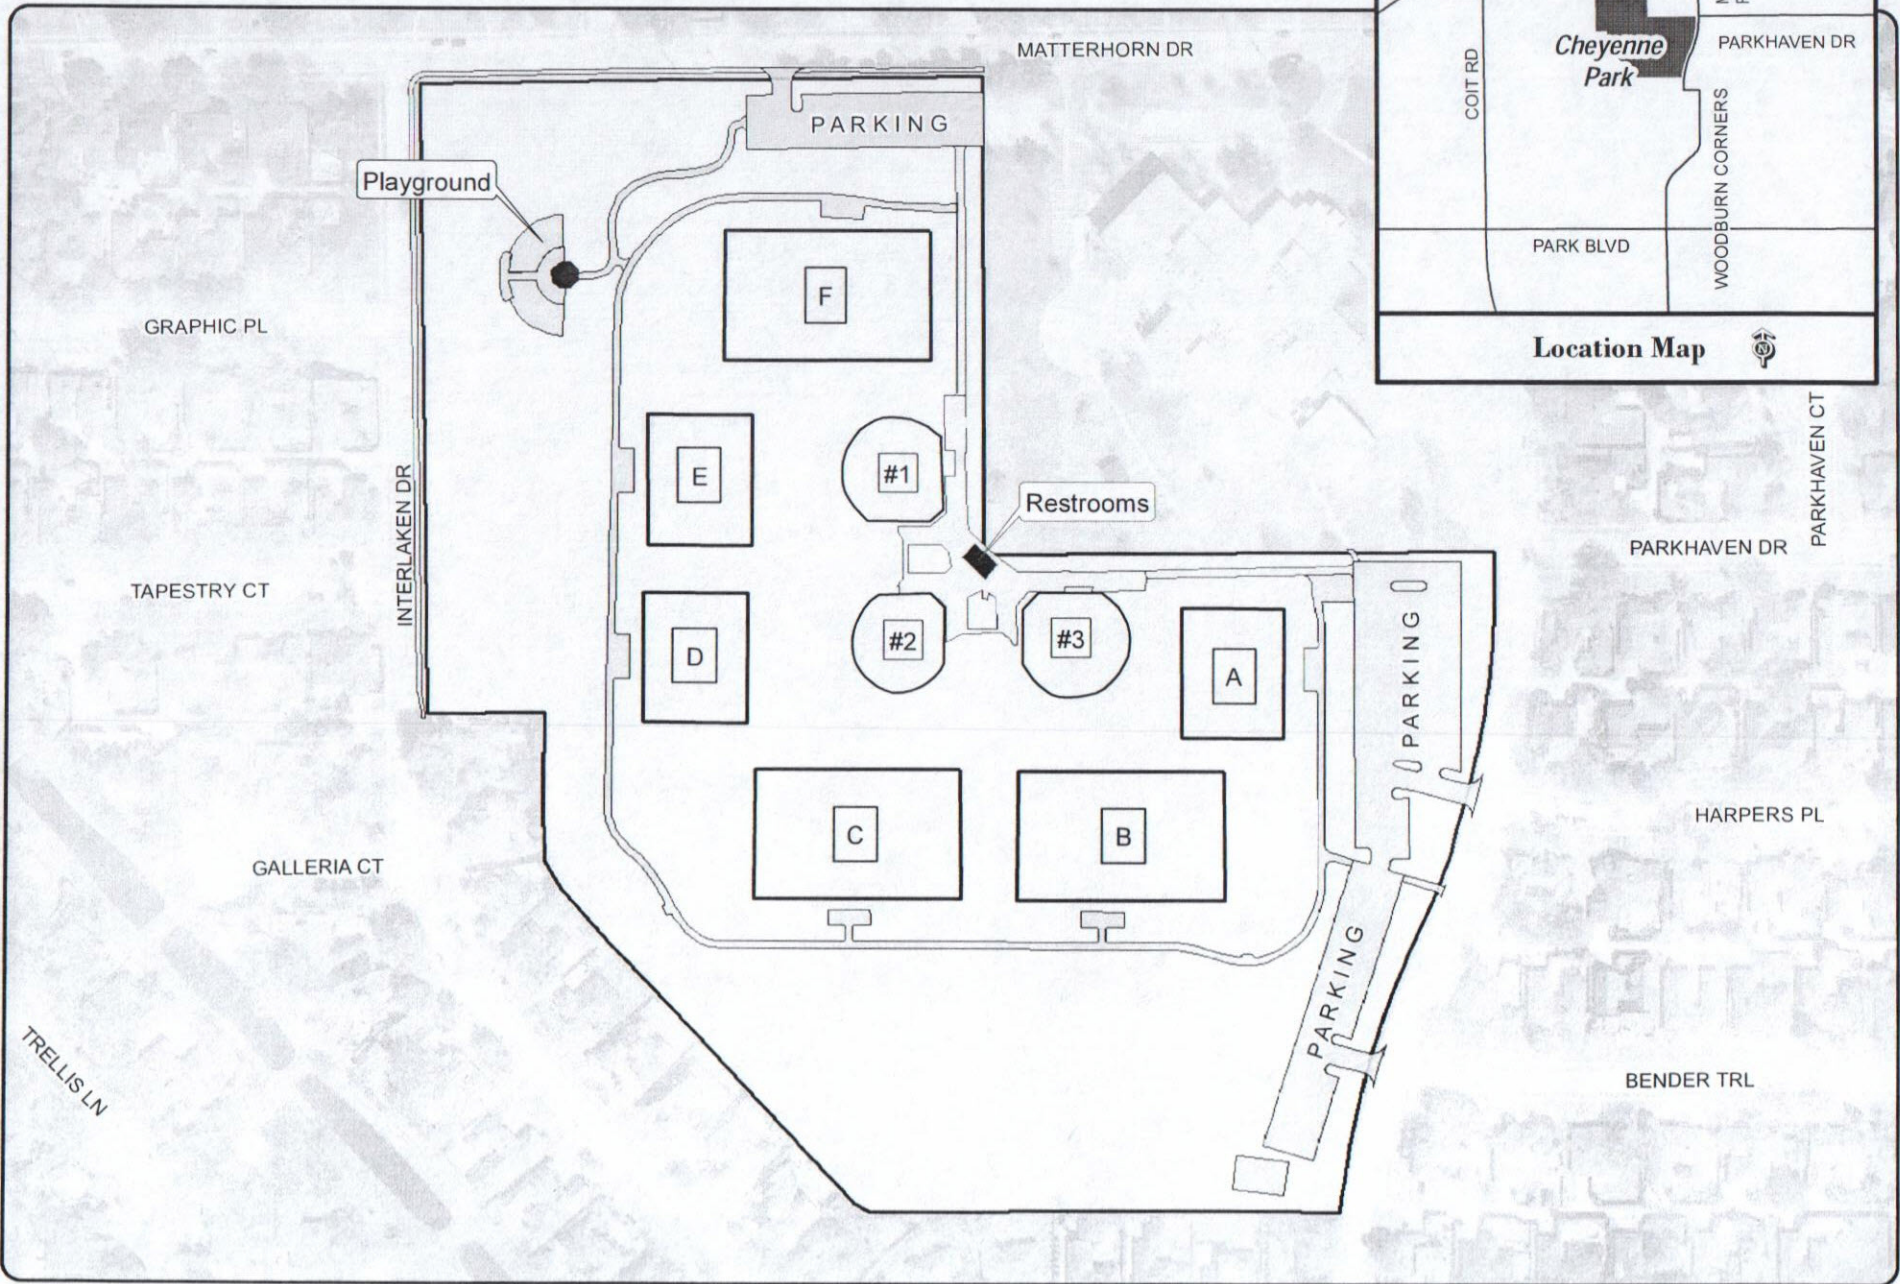

Plano - Fall Sports 2012
Cheyenne Park
 2501 Mission Ridge Road

C:\Athletics\MXDs\Cheyenne Park 2012 Fall.mxd TLB 8-7-2012

Note: This map is for abstract purposes only. Map is void after Dec. 1, 2012.

*Field use by schedule or reservation only.

PLEASE...do not park on streets and respect neighborhood integrity.