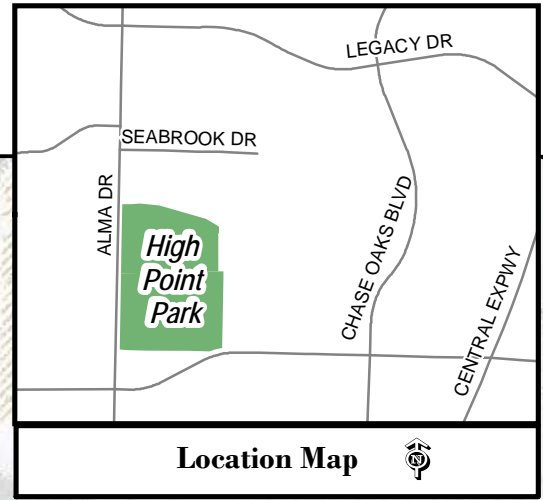

Plano - Fall Sports 2010
High Point Park
 6500 Alma Drive

Note: This map is for abstract purposes only. Map is void after Dec. 31, 2010.

*Field use by schedule or reservation only.

PLEASE...do not park on streets and respect neighborhood integrity.