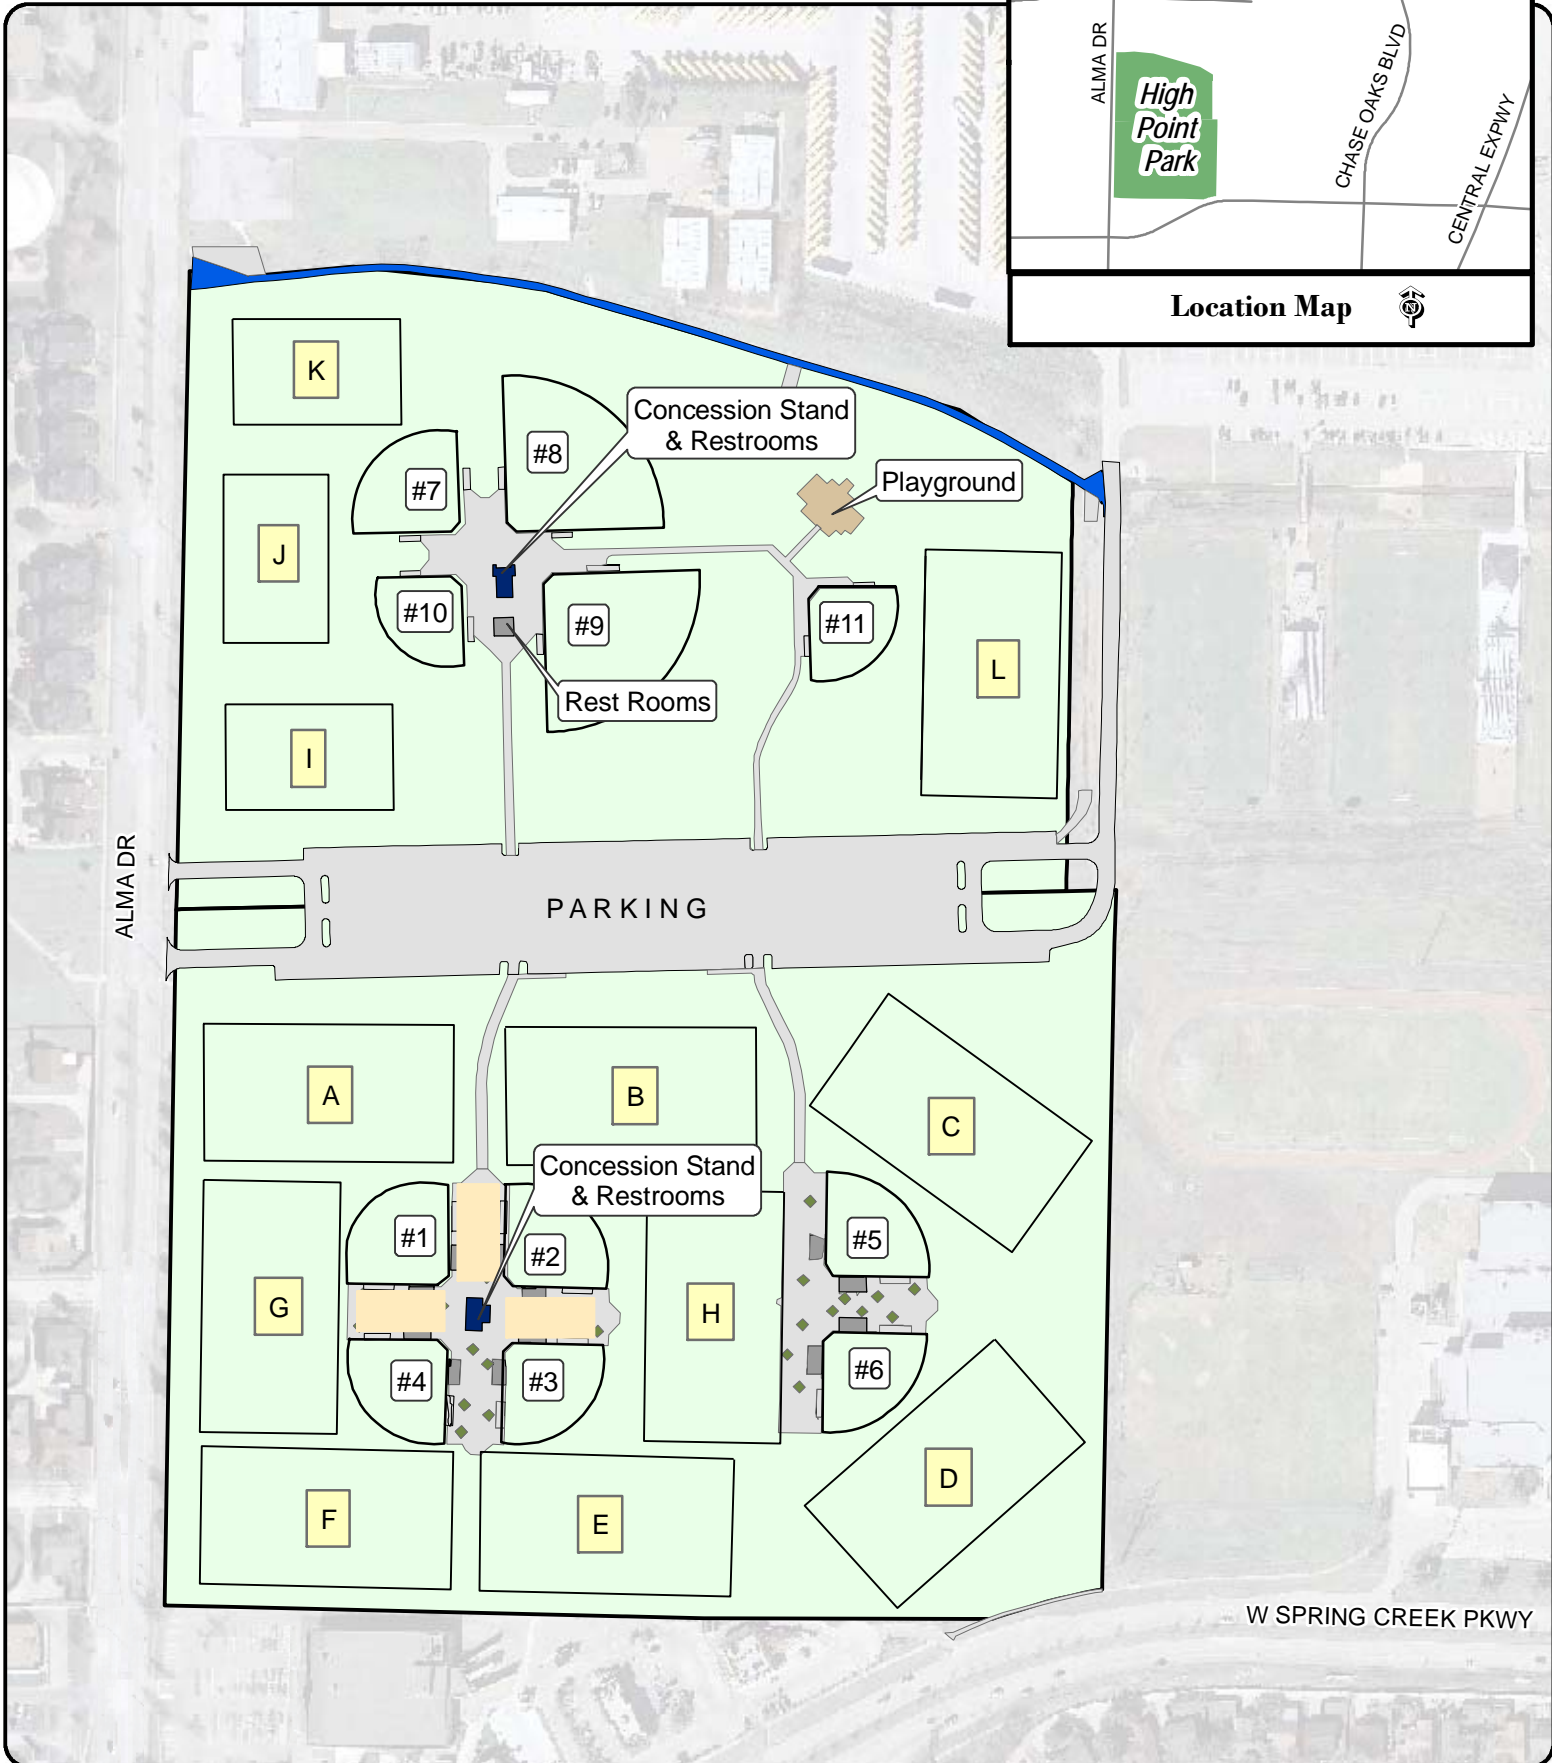

Plano - Fall Sports 2010
High Point Park
 6500 Alma Drive

Note: This map is for abstract purposes only. Map is void after Dec. 31, 2010.

*Field use by schedule or reservation only.

PLEASE...do not park on streets and respect neighborhood integrity.