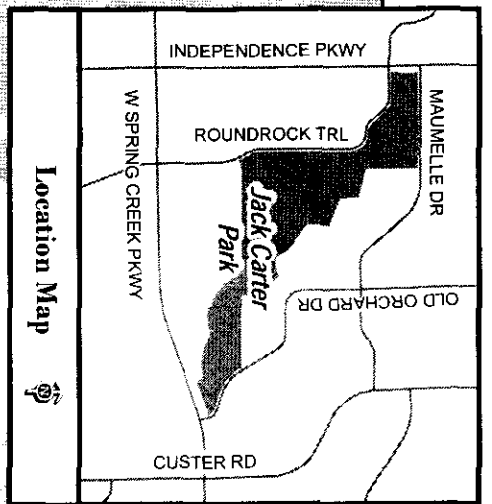

Plano - Fall Sports 2011
Jack Carter Park
2800 Maumelle Drive

Note: This map is for abstract purposes only. Map is void after Dec. 1, 2011.

*Field use by schedule or reservation only.

PLEASE...do not park on streets and respect neighborhood integrity.