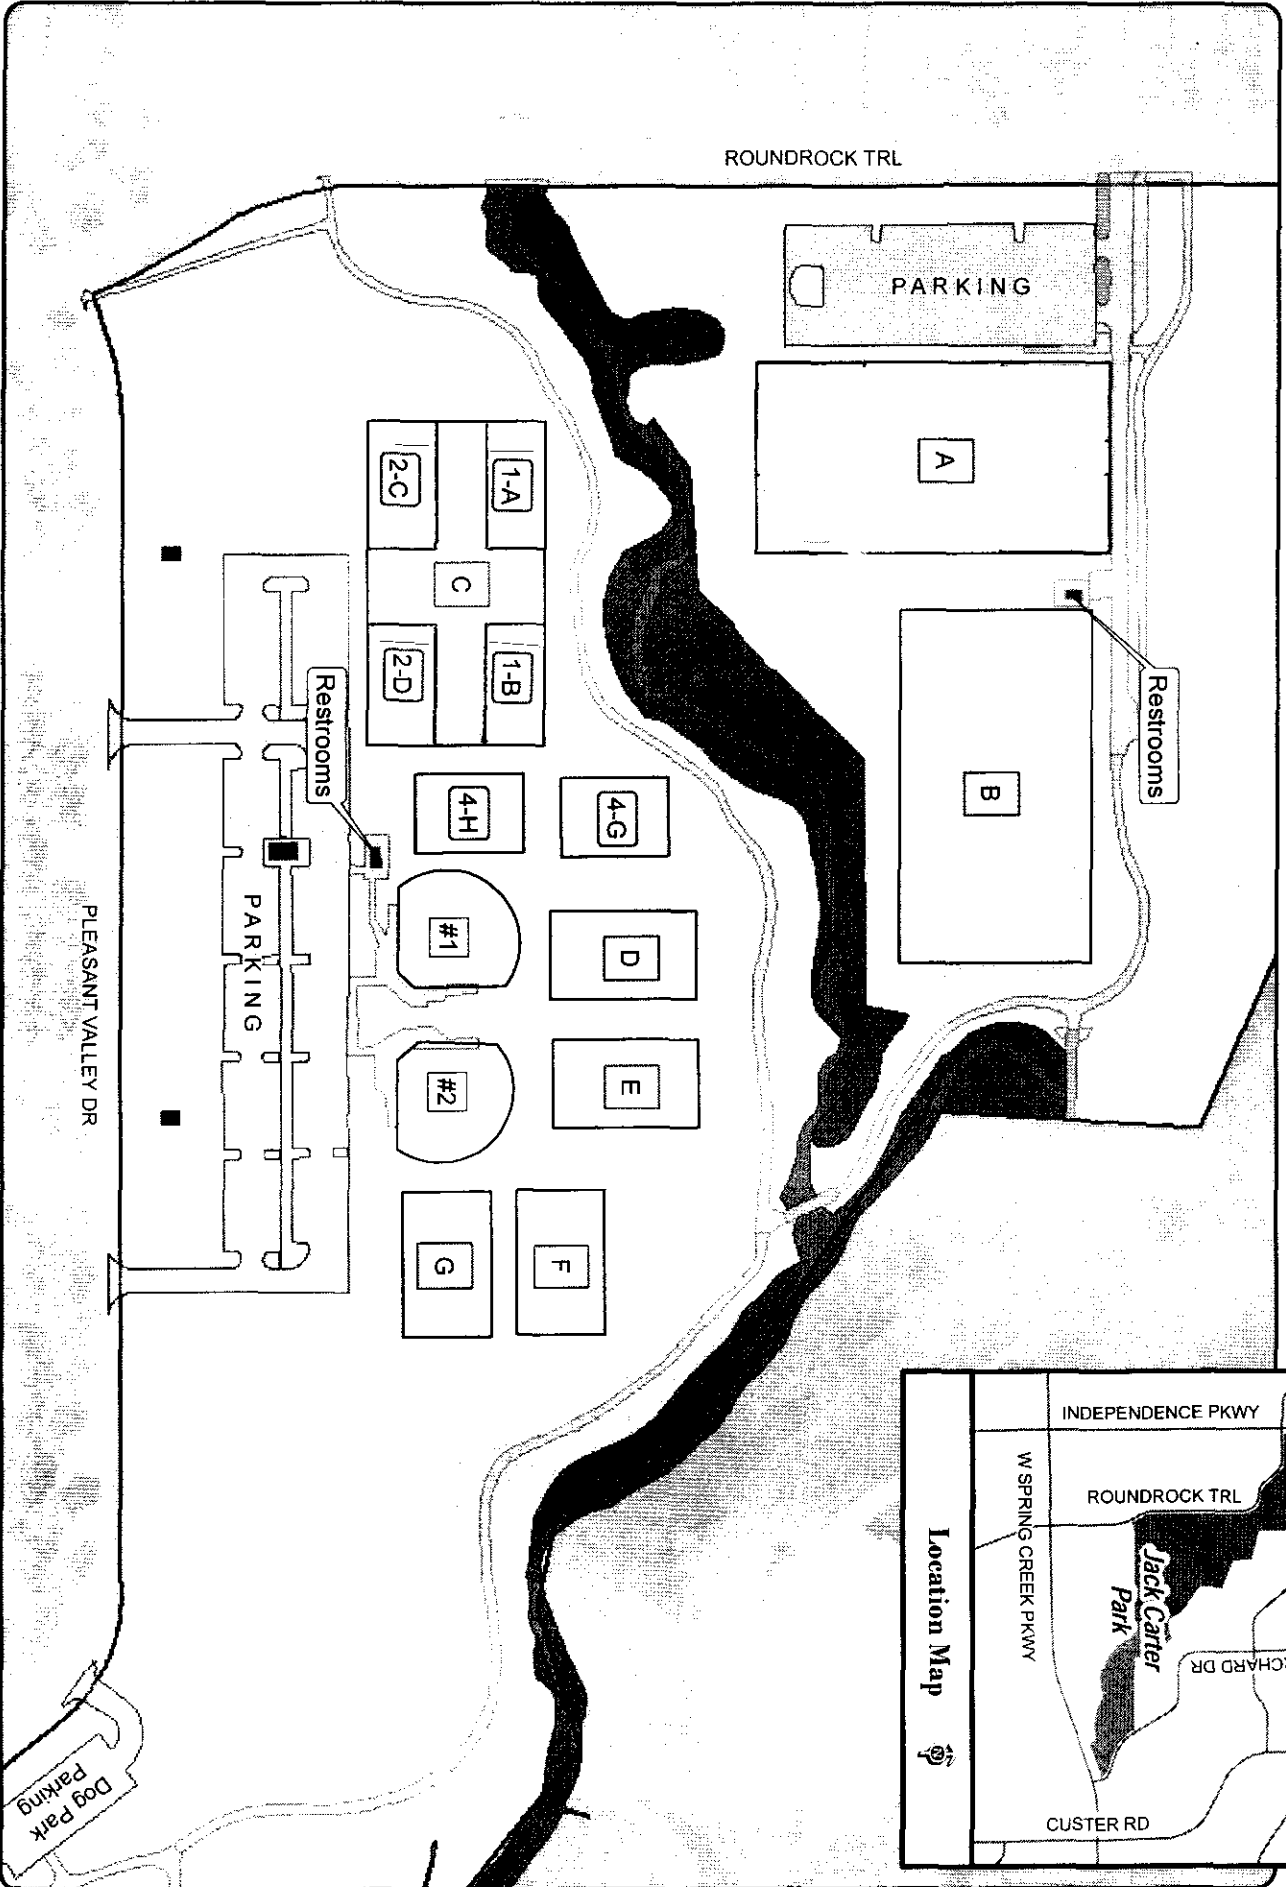

Plano - Fall Sports 2011
Jack Carter Park
2800 Maumelle Drive

Note: This map is for abstract purposes only. Map is void after Dec. 1, 2011.

*Field use by schedule or reservation only.

PLEASE...do not park on streets and respect neighborhood integrity.