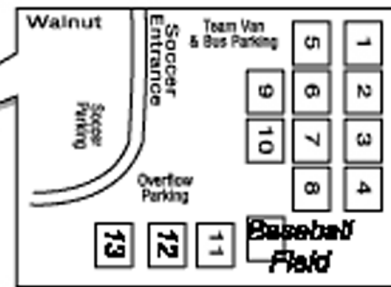

#5
LIGHTED

#1
LIGHTED

#9
LIGHTED

#6
LIGHTED

#2

#10
LIGHTED

#7
LIGHTED

#3

CONCESSIONS RESTROOMS

#8

#4

NO SPECTATORS

NO PARKING

NO PARKING

TENNIS

#14

#13

#12

#11

BASEBALL

ACCESS FROM ALLEY EAST OF FIELDS IS PROHIBITED

Directions to Richland College Soccer Fields

Off LBJ Freeway (just east of Central), take the Abrams/Forest Exit #17.
Turn North on Abrams. Go to the 3rd light (Walnut Street) and turn Right.
Turn right on Richland Drive East. Follow the drive to the back of the school.