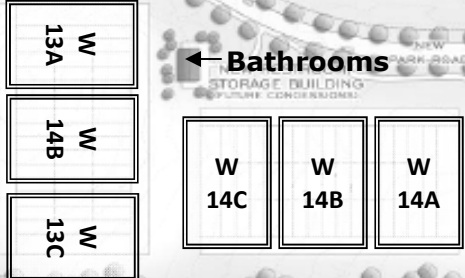

← Eldorado Parkway

North Entrance

DIRECTIONS TO FC Dallas Complex:
West (Left from North Entrance) on Eldorado
Then South (left) on Frisco Rd

Park Rules Highlights:
Use designated parking areas
Properly dispose of all trash
No pets of any size are allowed near the game fields or concession plazas
No smoking, no alcoholic beverages
Observe all city ordinances

FOR RAINOUTS AND FIELD CONDITIONS: 972-738-9095

North County Road

**NO PARKING, NOT STOPPING, NO DROP OFFS!
Do not park on neighborhood streets!**

Master Plan
of

WARREN
SPORTS COMPLEX

CITY OF FRISCO
parks & recreation department

Warren Sports Complex Field Map—Soccer Spring 2014
7599 Eldorado Parkway, Frisco, TX 75034
Do not park on North County Road or Sunflower Way