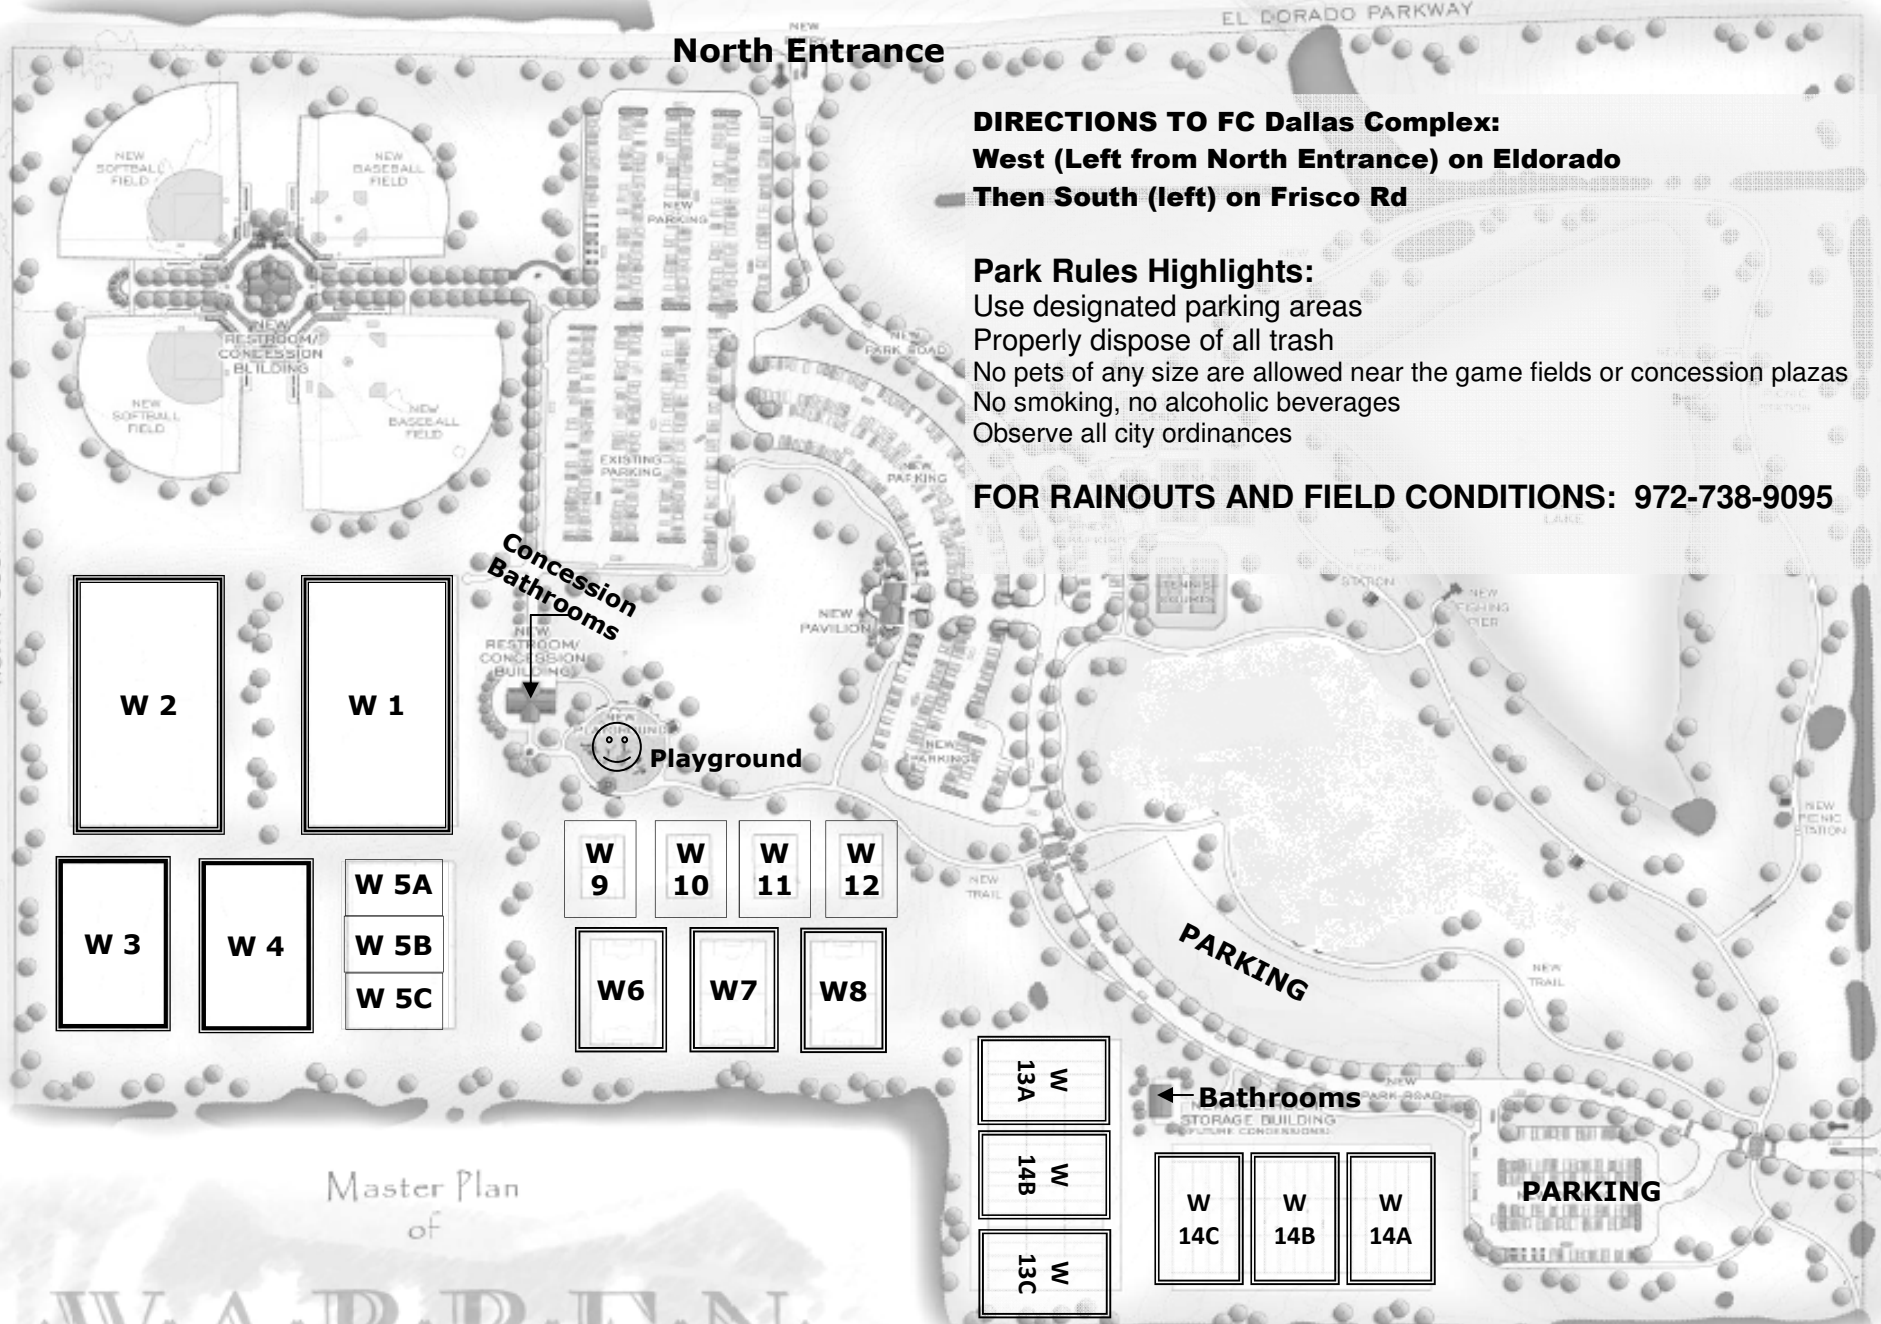

← Eldorado Parkway

North Entrance

DIRECTIONS TO FC Dallas Complex:
West (Left from North Entrance) on Eldorado
Then South (left) on Frisco Rd

Park Rules Highlights:
Use designated parking areas
Properly dispose of all trash
No pets of any size are allowed near the game fields or concession plazas
No smoking, no alcoholic beverages
Observe all city ordinances

FOR RAINOUTS AND FIELD CONDITIONS: 972-738-9095

North County Road

**NO PARKING, NOT STOPPING, NO DROP OFFS!
Do not park on neighborhood streets!**

Master Plan
of

WARREN
SPORTS COMPLEX

CITY OF FRISCO
parks & recreation department

Warren Sports Complex Field Map—Soccer Spring 2014
7599 Eldorado Parkway, Frisco, TX 75034
Do not park on North County Road or Sunflower Way